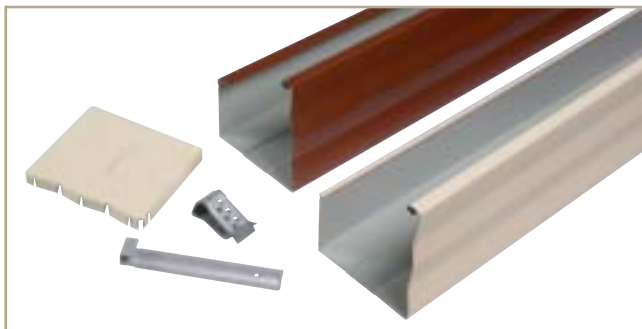

Stramit® Half-Round and Flat-Back Gutters are manufactured from genuine COLORBOND® steel for durability and reliability.

The contemporary profiles provide huge water-carrying capacity and can also be supplied with overflow slots.

The gutters are available in a wide range of colours, with a complete range of accessories.

150mm Half-Round Gutter

The classic lines of the half-round gutter are suitable for any home design.

- ✓ Full range of 20 COLORBOND® colours plus ZINCALUME®
- ✓ Cast external brackets
- ✓ Cast internal/external corners

150mm Flat-Back Gutter

The Stramit® Flat-Back Half-Round Gutter offers a smooth, clean appearance free of external support brackets.

The curved shape of the gutter aids self-cleaning.

- ✓ Full range of 20 COLORBOND® colours plus ZINCALUME®
- ✓ Smooth external appearance
- ✓ Fast installation with snap clips and stiffeners

Triline™ Gutter

Stramit Triline™ gutter is available slotted or unslotted, in hook back or stiffened back versions, with all accessories.

The new Triline™ gutter from Stramit Building Products turns guttering into an architectural feature. Designed with the home improvement market in mind, Triline™ gutter combines good looks with excellent water-carrying capacity. A choice of fixing methods makes it suitable for fascia or patio applications. Stramit Triline™ Gutter is manufactured from genuine BlueScope steel for durability and reliability. It is available in a wide range of standard COLORBOND® colours and selected COLORBOND® Hi-Gloss finishes (in stiffened back version only).